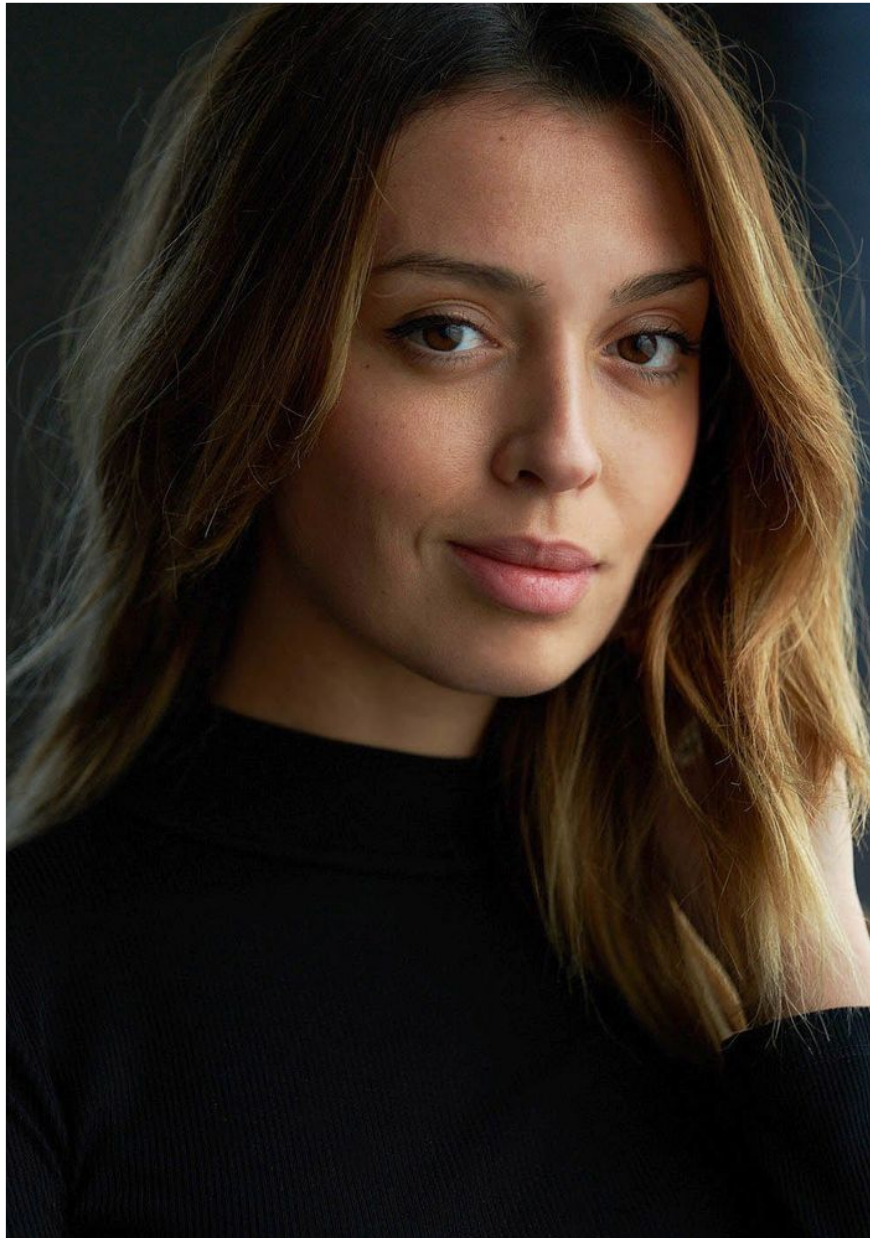

SALVADOR

ACTORS

BCN - MAD

MELINA CHARLOT

Height: 5' 8" - Hair: CASTAÑO - Eyes: MARRONES - Shoe: 6.5
US

PORTFOLIO